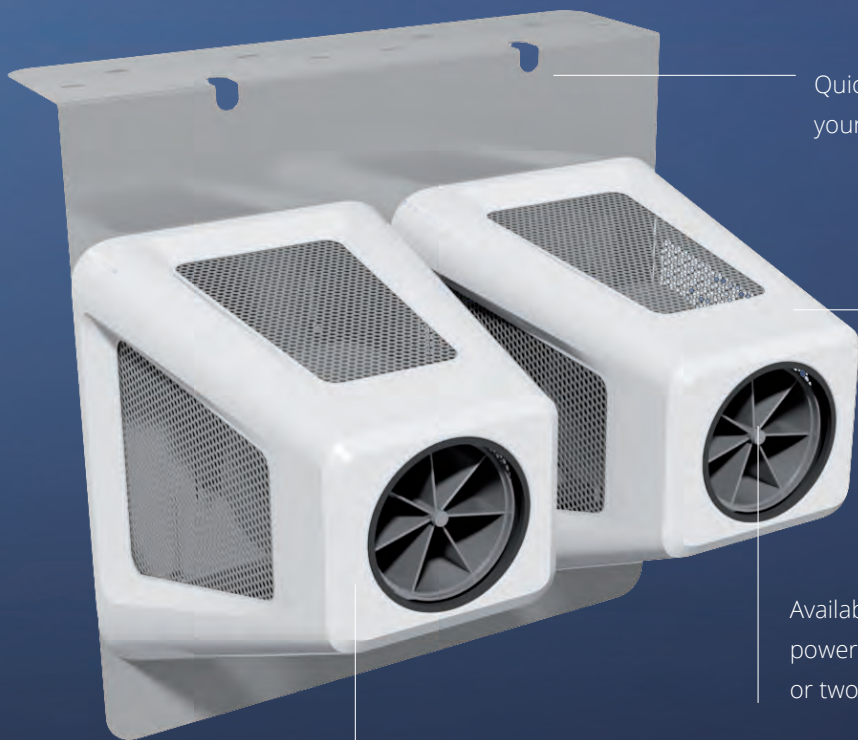

The modern EasyStar retrofit system was developed especially for this purpose. It offers full performance and all the functions of a built-in turbine swimming system. It is easily attached to the side of the pool using a standardised bracket, and its minimalist and compact design blends in perfectly with its surroundings.

A natural
CURRENT ...

*Localised pressure
created by conventional
counterflow systems.*

*Broad and even surface current and
undercurrent thanks to BINDER's
patented turbine technology.*

Simple to install.

Hook it onto the side of your pool, screw it down, lay the cable, mount the control unit, **and start swimming.**

Quick and easy installation by your specialist retailer

Available with a light grey or traffic white housing

Available in different power levels with one or two turbines

Modern, dynamic design

We make installing our EasyStar retrofit system as easy as possible for specialist retailers.

Easy installation is ensured by various installation aids that are precisely tailored to specific pool types. Regardless of whether the EasyStar is to be installed in a pool with a skimmer or an overflow. Our installation bracket guarantees quick installation. Even for simple above-ground pools!