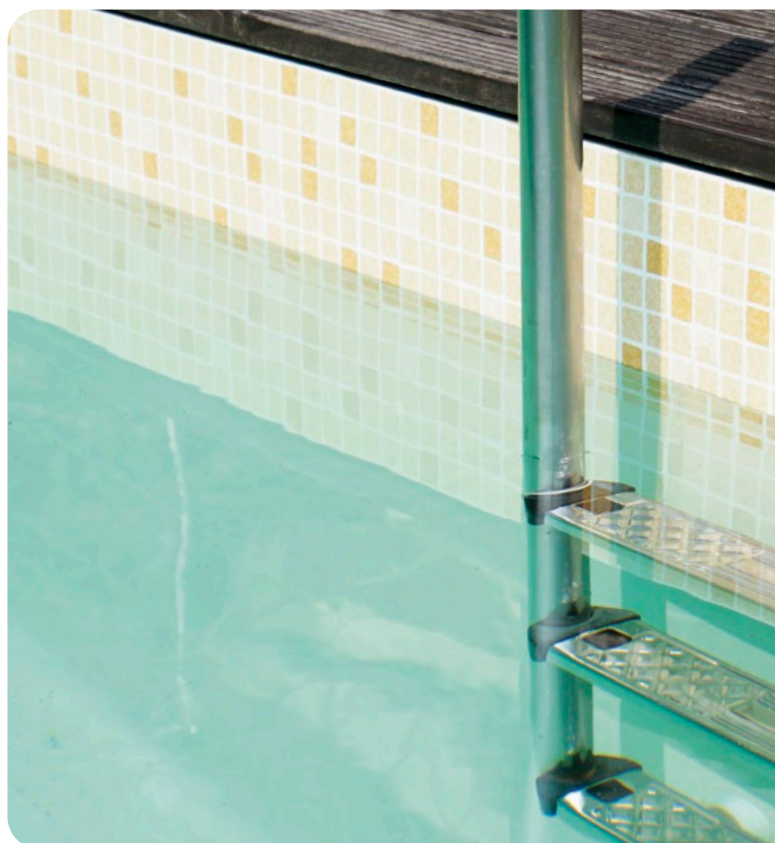

ULTIMATE BORDER™

Waterline Protection.

CHLORINE
RESISTANT
5 YEARS
Warranty

STAIN
RESISTANT
5 YEARS
Warranty

FULFILLS
EN 71-3
KIDS FRIENDLY

LOWEST
FUME
EMISSION

ULTIMATE BORDER

ELBE Pool Surface® pool border

ULTIMATE BORDER is equipped with an innovative surface that is absolutely resistant to contamination or discoloration on the waterline, by contact with sun creams, cosmetic products and chemicals. Nice waterline forever.*

ULTIMATE chlorine resistance | **ULTIMATE** „easy to clean effect“ | **ULTIMATE** stain resistance | **ULTIMATE** scratch resistance

thickness **1,2 mm**

roll length **25 m**

height **26 cm**

packing **1 roll per carton**

ULTIMATE White 104

item no. 2100406

ULTIMATE Sand 153

item no. 2100404

ULTIMATE Light Blue 687

item no. 2100405

ULTIMATE Light Grey 765

item no. 2100407

ULTIMATE Blue Mosaic

item no. 2100398

ULTIMATE Terracotta Mosaic

item no. 2100399

ULTIMATE Blue Surf

item no. 2100408

* See our warranty and water treatment guides.