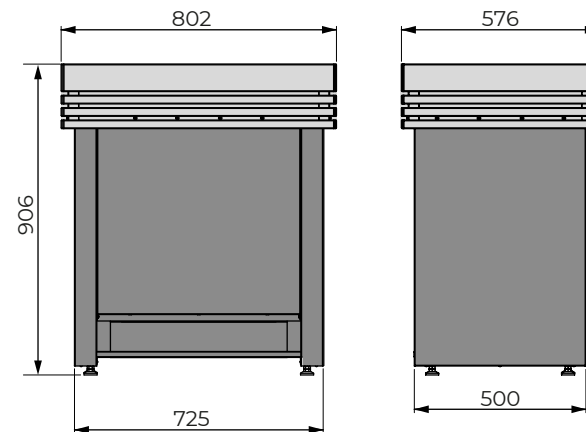

Dimensions of Qube 240 sauna heaters
(QUBE-240)