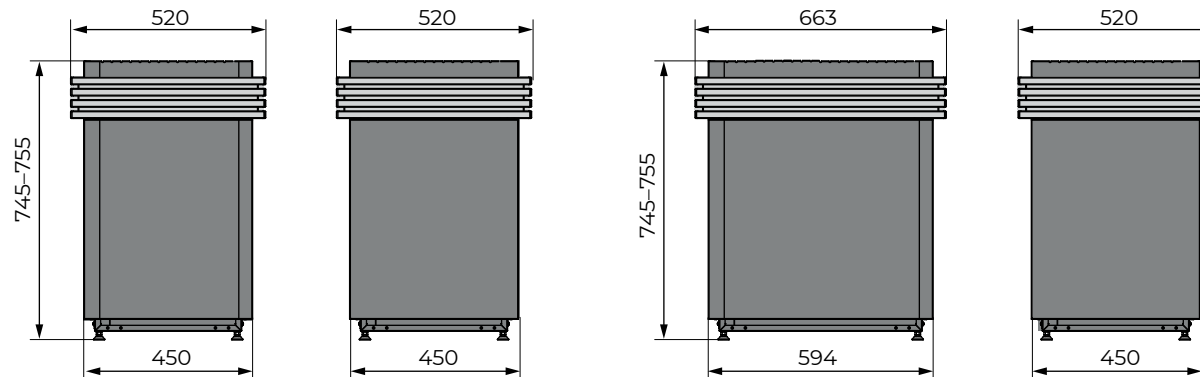

Dimensions of Auxiliary evaporator R
 (CP-25-STP / CP-25-STPB)

SENTIO BY HARVIA QUBE

Dimensions in millimetres

Product number	QUBE-090	QUBE-105	QUBE-120	QUBE-150
Colour	Black	Black	Black	Black
Output, kW	9.0	10.5	12.0	115.0
Sauna room size, m ³	9-14	10-15	14-18	18-25
Integrated steamer, kW	Not available	Not available	Not available	Not available
Weight, kg	34	34	40	40
Stone capacity, kg	approx. 35	approx. 35	approx. 35	approx. 35
Operating voltage	400 V AC 3N~ 50/60 Hz 230 V AC 1N~ 50/60 Hz	400 V AC 3N~ 50/60 Hz 230 V AC 1N~ 50/60 Hz	400 V AC 3N~ 50/60 Hz	400 V AC 3N~ 50/60 Hz
Fuse, A	3 x 16	3 x 16	3 x 16 3 x 10	3 x 16 3 x 10