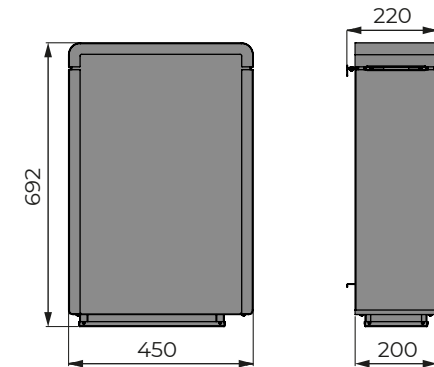

Dimensions of Concept R Mini sauna heaters
(CP-RB-090 / CP-RB-105)