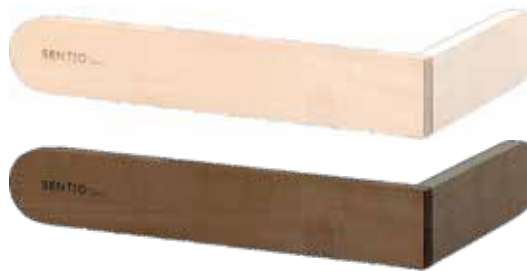

Carefree relaxation

Sentio by Harvia's advanced heat sources and internationally award-winning design is complemented by a range of accessories designed for bathers. Thanks to the streamlined and practical safety equipment, bathers can achieve complete relaxation. Close your eyes and let your senses enjoy the smoothness of the heat and vapours.

Safety railing for Concept R sauna heaters

Linden

CP-R-L1 (9–10,5 kW)

CP-R-L2 (12–15 kW, Combi 9–10,5 kW)

Walnut

CP-R-N1 (9–10,5 kW)

CP-R-N2 (12–15 kW, Combi 9–10,5 kW)

Sold separately. Not included in heater delivery.