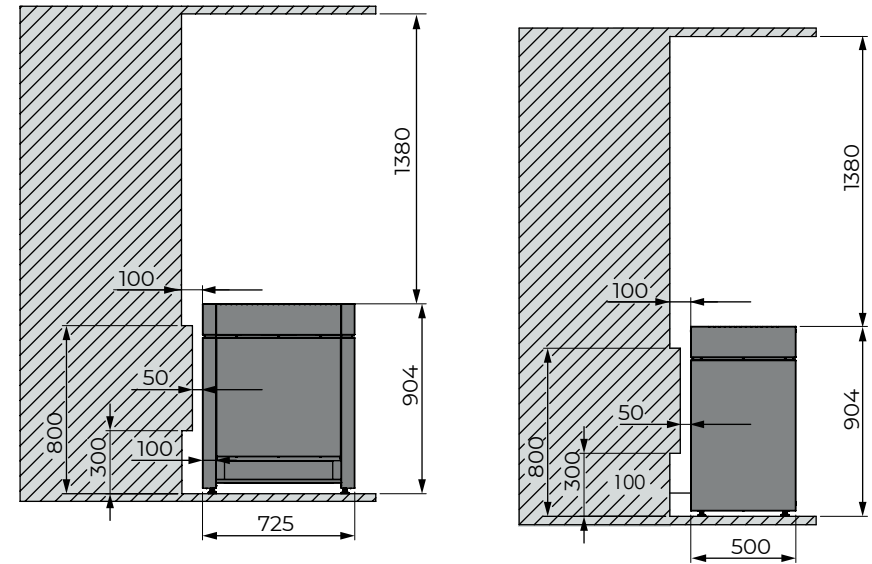

Dimensions of Auxiliary evaporator R
 (CP-25-STP / CP-25-STPB)

SENTIO BY HARVIA QUBE

Dimensions in millimetres

Product number	QUBE-090	QUBE-105	QUBE-120	QUBE-150
Colour	Black	Black	Black	Black
Output, kW	9.0	10.5	12.0	115.0
Sauna room size, m ³	9-14	10-15	14-18	18-25
Integrated steamer, kW	Not available	Not available	Not available	Not available
Weight, kg	34	34	40	40
Stone capacity, kg	approx. 35	approx. 35	approx. 35	approx. 35
Operating voltage	400 V AC 3N~ 50/60 Hz 230 V AC 1N~ 50/60 Hz	400 V AC 3N~ 50/60 Hz 230 V AC 1N~ 50/60 Hz	400 V AC 3N~ 50/60 Hz	400 V AC 3N~ 50/60 Hz
Fuse, A	3 x 16	3 x 16	3 x 16 3 x 10	3 x 16 3 x 10

Dimensions of Qube 9 kW and 10.5 kW sauna heaters
(QUBE-090 / QUBE-105)

Dimensions of Qube 12 kW and 15 kW sauna heaters
(QUBE-120 / QUBE-150)

Safety distances for Qube sauna heaters
(Qube-090 / Qube-105)

SENTIO BY HARVIA QUBE 240

Dimensions in millimetres

Product number	QUBE-240		
Colour	Black		
Output, kW	18	21	24
Sauna room size, m³	20–30	23–35	25–40
Integrated steamer, kW	Not available	Not available	Not available
Weight, kg	59	59	59
Stone capacity, kg	70	70	70
Operating voltage	400 V AC 3N~ 50/60 Hz	400 V AC 3N~ 50/60 Hz	400 V AC 3N~ 50/60 Hz
Fuse, A	3 x 16	3 x 20 / 25	3 x 20 / 25 or 3 x 35 3 x 10